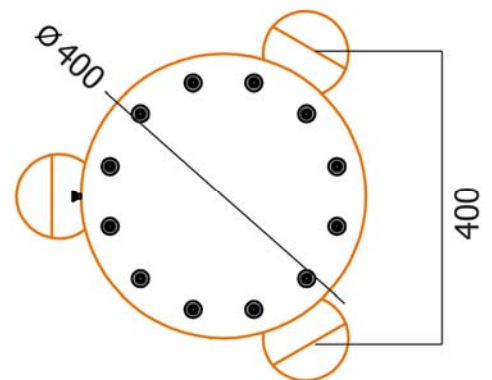

Product Dimensions

Please Note

Our Natural Play Elements ranges are made as original pieces, not mass-produced. The size and character of each piece will be greatly determined by the timber pieces available at the time of production. The above images should be used as a guide only.